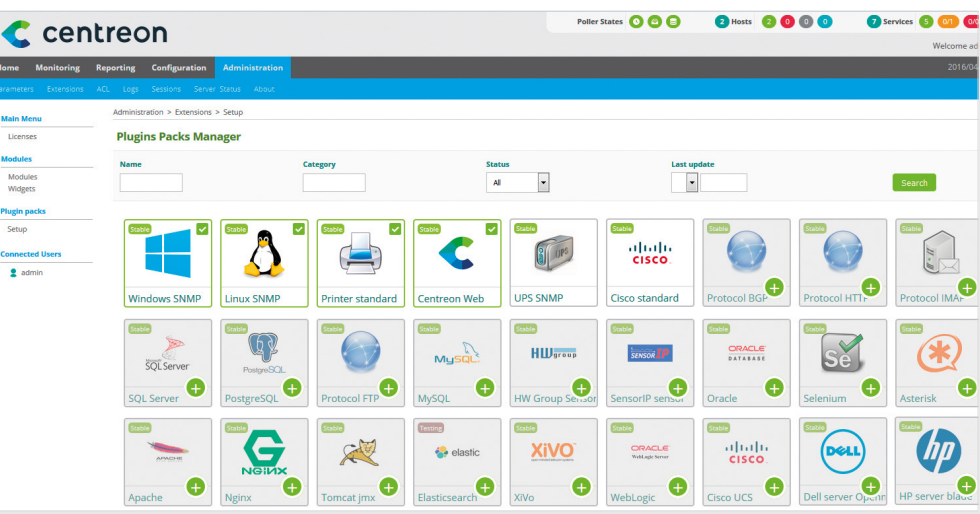

With Centreon IMP, SMB IT superstars get...

A ready-to-run full-featured enterprise-proven monitoring platform, based on Nagios® concepts and used by hundreds of thousands of IT professionals and businesses worldwide. (Refer to the Centreon factsheet.)

Online access to hundreds of Centreon-managed plugin packs with a library of fully pre-configured service templates to immediately plug into hybrid IT systems for deep and broad monitoring.

Simple installation with automated functionality to detect new plugin configurations or changes in monitoring evolution.

Online helpdesk and tutorials via a dedicated subscriber account to get the most crucial questions answered about using Centreon IMP.

No lock-in monthly subscription at €175/month. Check out our other offers from a low €125/month on www.centreon.com/imp-subscribe.

An extremely adaptable and scalable monitoring system for adding advanced functionalities when the time is right, e.g. data-mapping, visualization, business activity monitoring, business reporting, etc. (Refer to Centreon MAP, Centreon BAM and Centreon MBI).

Sign up and save 28% on 1-year of Centreon IMP, or try 5 Centreon plugin packs for FREE!

For more information:
imp@centreon.com
www.centreon.com/imp-subscribe